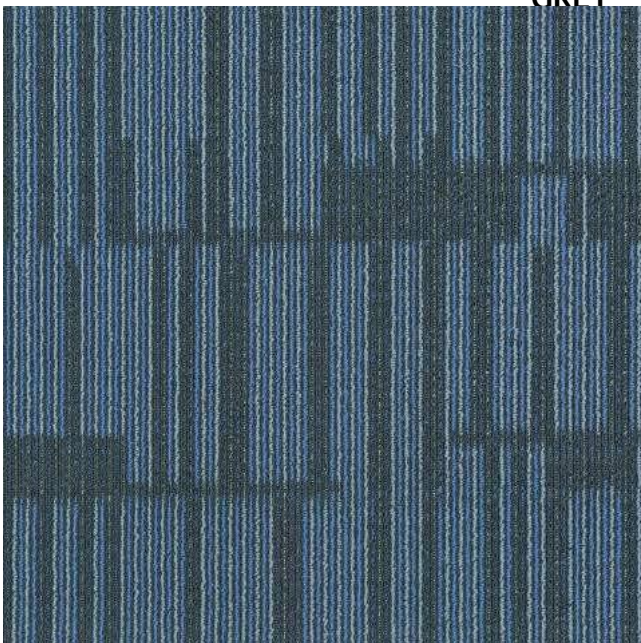

SHAW

Nylon Graphic
60x60cm
Carpet Tile on PVC backing

**SHAW 02 DARK
GREY**

**SHAW 03
BLUE**

SHAW 04 BROWN

**SHAW 05
BEIGE**

SHAW 08 RED

SHAW Carpet Tile

PRODUCT SPECIFICATION

Product Name	: SHAW
Yarn Material	: 100% Nylon
Size	: 60 x 60 cm
Backing Type	: PVC Backing
Primary Backing Cloth	: Non-Woven Fabric
Construction	: Multi-Level Loop
Pile Height	: 3 / 4 / 5 mm
Pile Weight	: 510 g/m ²
Gauge	: 1/12