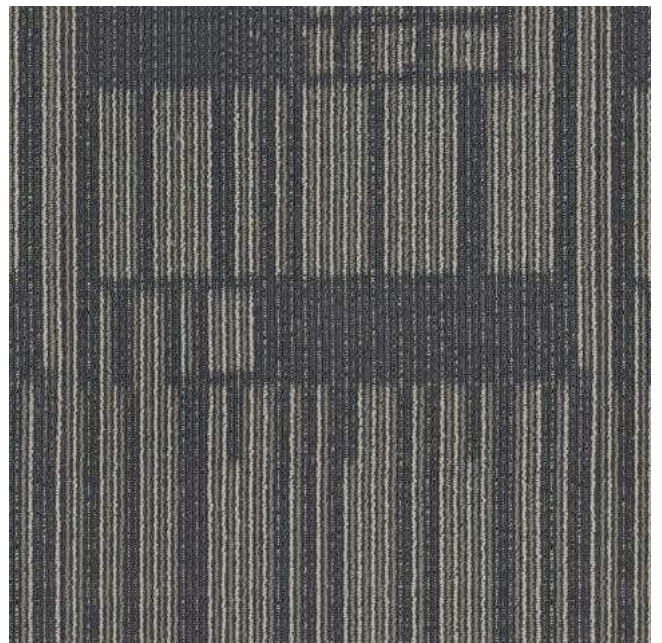

SHAW

Nylon Graphic
60x60cm
Carpet Tile on PVC backing

**SHAW 02 DARK
GREY**

**SHAW 03
BLUE**

SHAW 04 BROWN

**SHAW 05
BEIGE**

SHAW 08 RED

SHAW Carpet Tile

PRODUCT SPECIFICATION

Product Name	: SHAW
Yarn Material	: 100% Nylon
Size	: 60 x 60 cm
Backing Type	: PVC Backing
Primary Backing Cloth	: Non-Woven Fabric
Construction	: Multi-Level Loop
Pile Height	: 3 / 4 / 5 mm
Pile Weight	: 510 g/m ²
Gauge	: 1/12

Ultraviolet
Resistance

Antistatic

Reduced
Flammability

Wear
Resistance

100%
B.C.F Yarn

Dimensional
Stability

Anti-slip

Passed
Various Tests